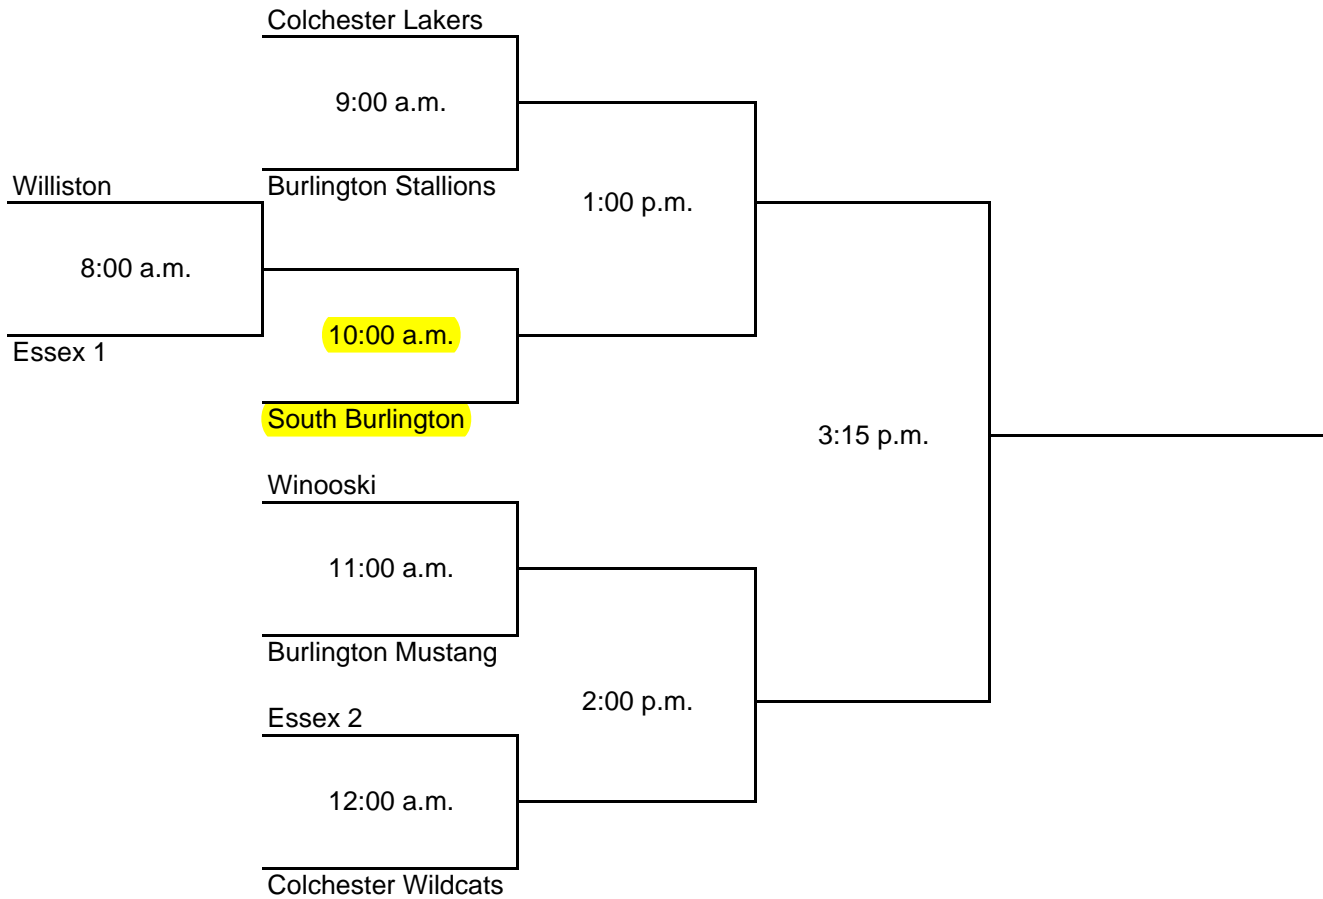

2012 CVRA 7/8 BOY'S BASKETBALL TOURNAMENT

Directions to Colchester Middle School Gym 425 Blakely Rd. Colchester, VT 05446

Take 89 north to exit 16 take right off the exit onto Route 2 and 7. Continue on 2 and 7 for about 2 miles at the 4th light take left onto Blakely Road. The Middle School entrance will be the first right after Colchester Rescue. Continue left until the second school on the right.

Enter the school through the side door off from the parking lot located next to the gymnasium. You will see the doors as you approach the school. Continue down the hallway and go through a set of double doors to the right. Bathrooms are located in the hallway outside the gymnasium.